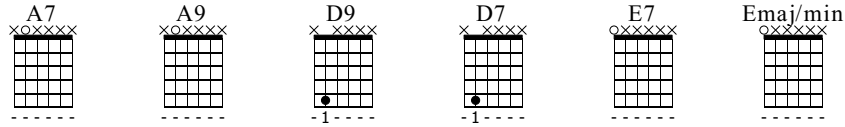

# Funk comping

A simple funk comping pass with a few different voicings. Play it with a metronome!

S-Gt

A7

*f*

TAB

	8	8	X	X	8	X	X	8	X	X
T										
A										
B	0	0	0	X	X	0	X	X	0	X

A9

TAB

	12	12	X	X	12	X	X	12	X	X
T										
A										
B	0	0	0	X	X	0	X	X	0	X

D9

D7

TAB

	5	5	X	X	5	X	X	5	X	X
T										
A										
B	5	5	5	X	X	5	X	X	5	X

A7

TAB